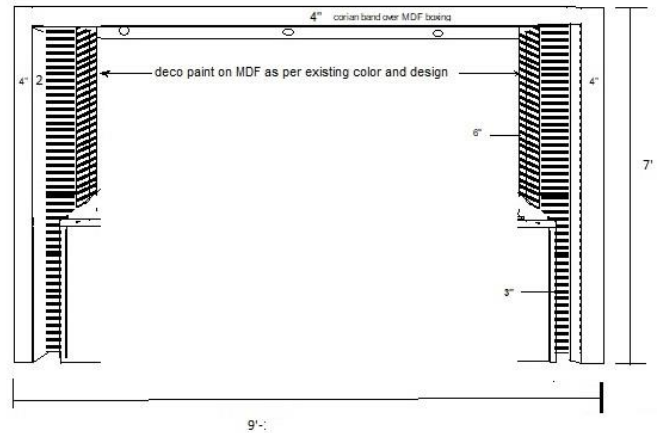

Counter Table – Self Service Kiosk

1. Corian (imported ash white) band over MDF boxing (structured over 1" MS pipe), having the provision of three (SMD ceiling light of 10 W/as per existing sample) lights.

Dimension: 9' (W) x 27" (D) x 84" (H) and of 4" thick, round top corners.

MDF grooved boxes (H 80"x 6" W (upper part & 3" lower part) x 23" D, both side complete with fitting and yellow Deco Paint (matching with existing color).

2. Provide table counter as per the dimension of existing self-check table counter with matching black corian/laminate top, bottom wooden cabinet closed with back complete with PVC lipping, technology boxes, complete in all respect with all hardware to mount monitor. Dimension (aprox.): overall height with monitor mount stand – 60", counter height – 36", width – 45", depth – 26.5"

MDF grooved structure of 3"W - space in-between counter table #2 and #3 would be finished with lemon yellow deco paint.

3. Shifting/fitting/fixing of existing Self-checkout PC fitted in counter table

Existing Corian Table Picture & New Requirement Design