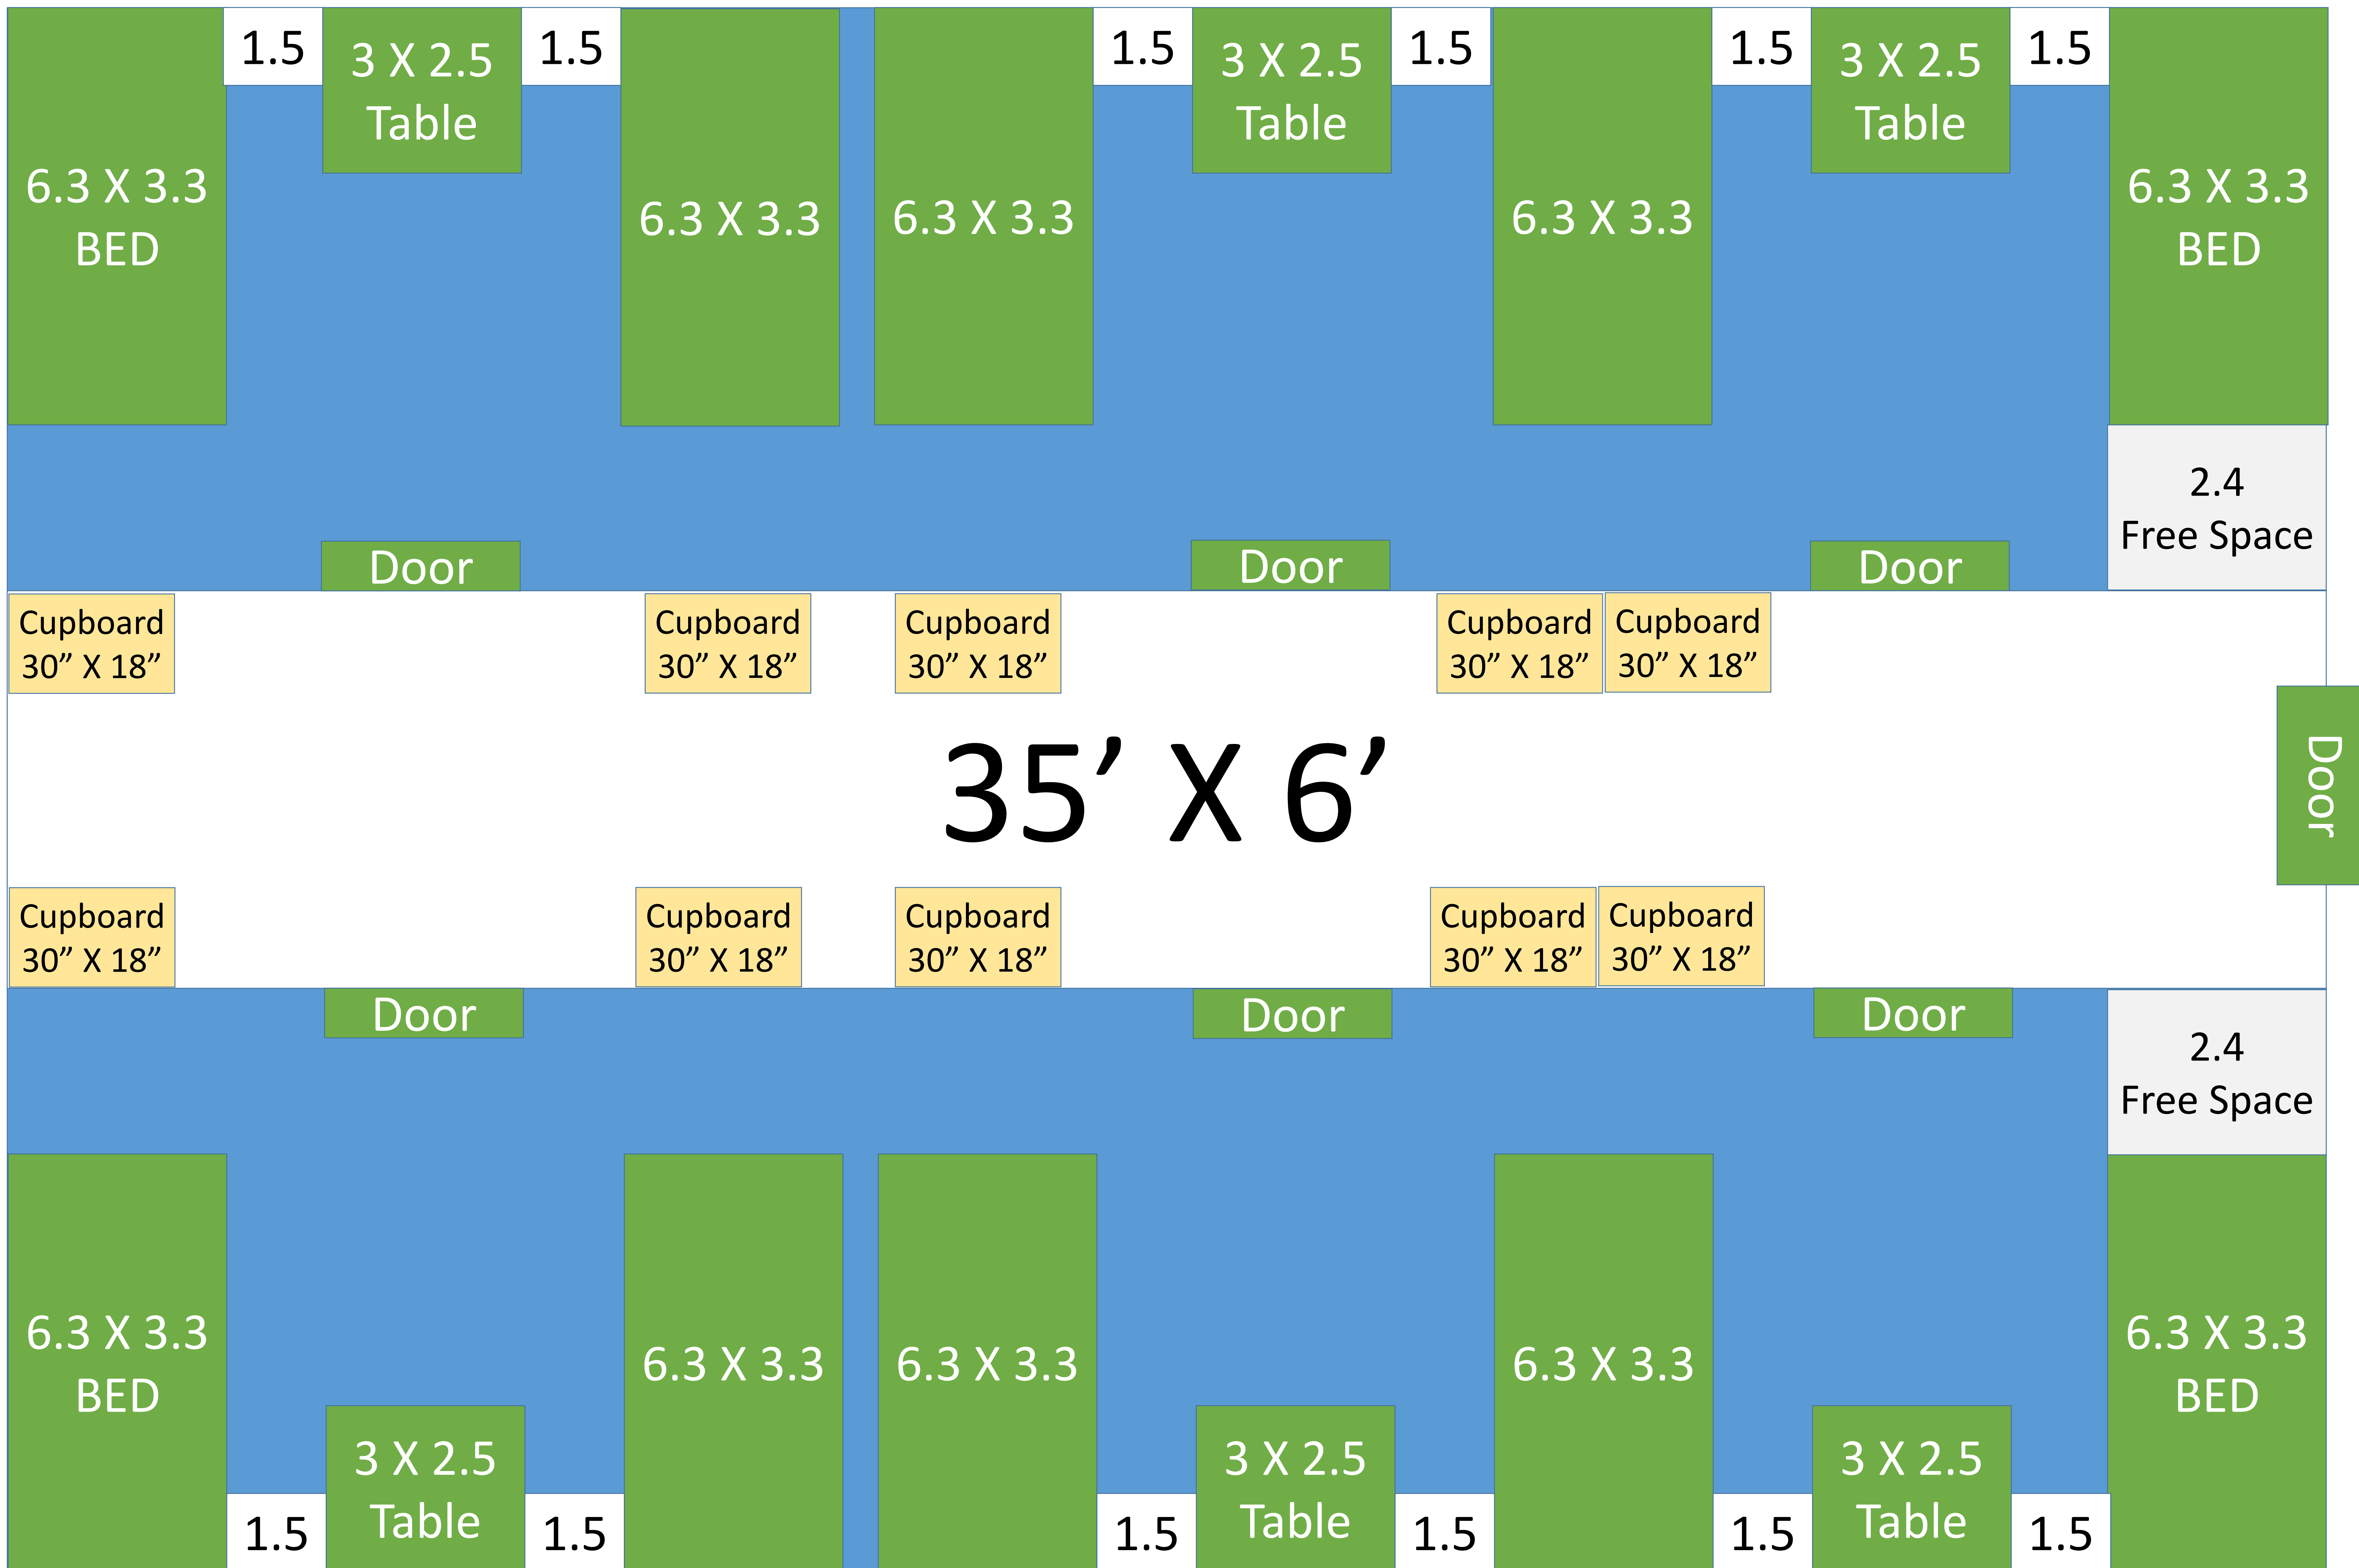

23'-6"

35' X 6'

35'-0" Feet

6.3 X 3.3
BED

1.5
3 X 2.5
Table

1.5
6.3 X 3.3

6.3 X 3.3

1.5
3 X 2.5
Table

1.5
6.3 X 3.3

1.5
3 X 2.5
Table

1.5
6.3 X 3.3
BED

Door

Door

Door

2.4
Free Space

Cupboard
30" X 18"

Cupboard
30" X 18"

Cupboard
30" X 18"

Cupboard
30" X 18"

Cupboard
30" X 18"

Door

Cupboard
30" X 18"

Cupboard
30" X 18"

Cupboard
30" X 18"

Cupboard
30" X 18"

Cupboard
30" X 18"

Door

Door

Door

2.4
Free Space

6.3 X 3.3
BED

1.5
3 X 2.5
Table