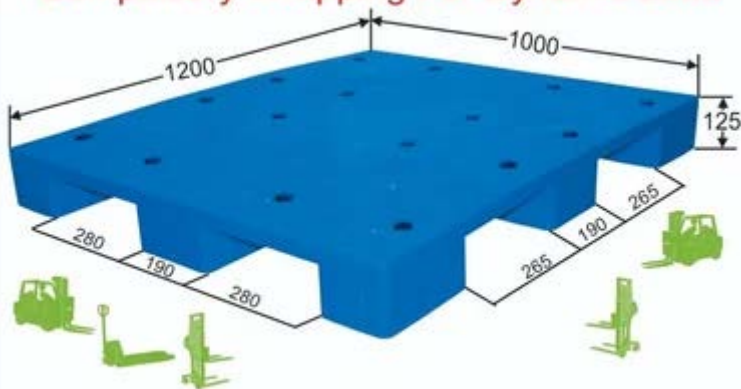

* Compulsory Wrapping For Dynamic Load

Medium Duty Pallets

M.No. :- OP-013

Dimension : 1200 x 1000 x 125mm

Weight : 10.80 Kg. \pm 5%

Material : HDPE

Colour : Blue

Static : 1000 Kg. Unified Load

Dynamic : 500 Kg. Unified Load

Racking : NA

Top Surface : Plain / 9 Leg

Entry

4-Way

2-Way

4-Way